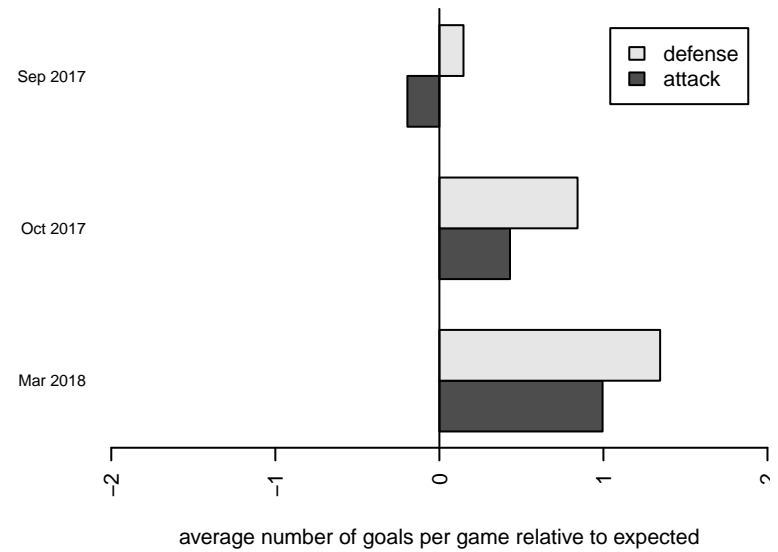

Performance relative to 13 month average