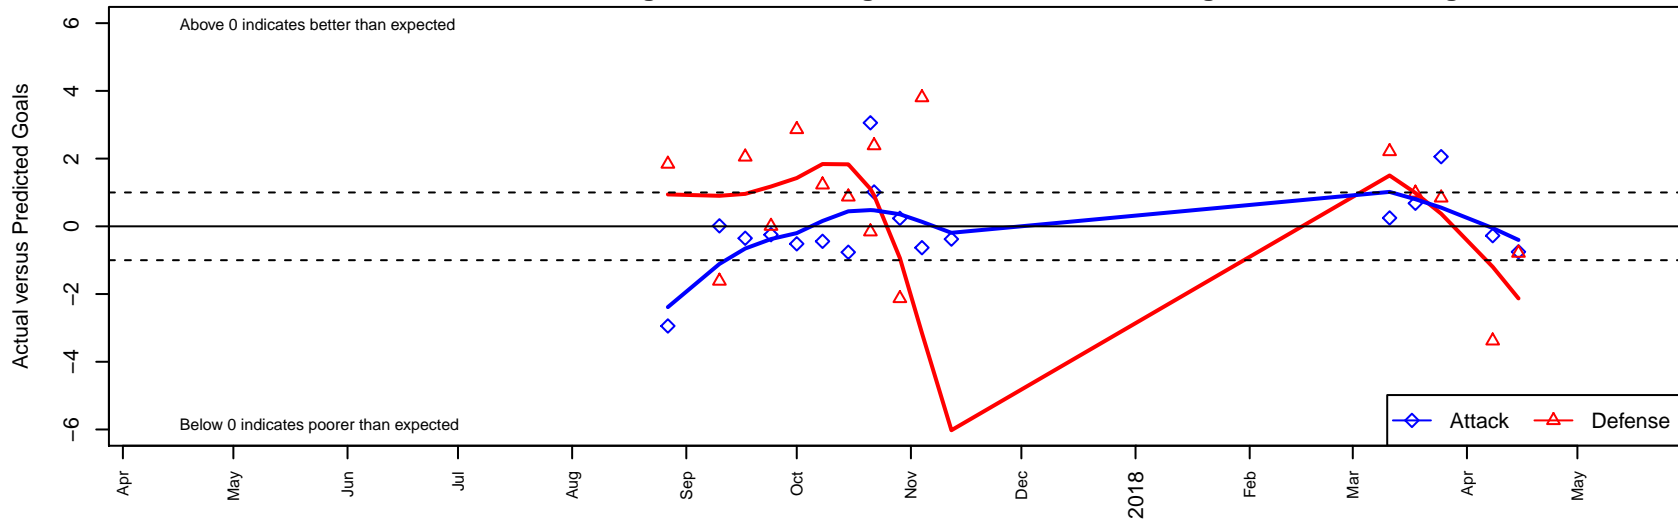

Emerald City FC Blue B03

Emerald City FC
 Seattle, WA
 B03 total strength=838
 attack=1.86 defense=0.7
 fall league = PSPL Copa 1 – West U15
 spr league = Spr PSPL – '03 Classic 2 – West I

alt names used:
 EMERALD CITY FC ECFC M03 BLUE (WA)
 Emerald City FC M03 Blue
 Emerald City FC M03 Blue

Venues played:
 2017 PSPL Copa 1 – West U15
 2017 WA Cup Bronze U15
 2017 Spr PSPL – '03 Classic 2 – West U15

Emerald City FC Blue B03
 Dots are actual minus expected GF (blue circles) and GA (red triangles).
 Blue line is smoothed change in attack strength. Red is smoothed change in defense strength.

**attack and defense variance (black dot)
relative to other teams
and top 10 in region**

**attack and defense rating
relative to others at age
and all opponents in last 13 months**

Performance relative to 13 month average