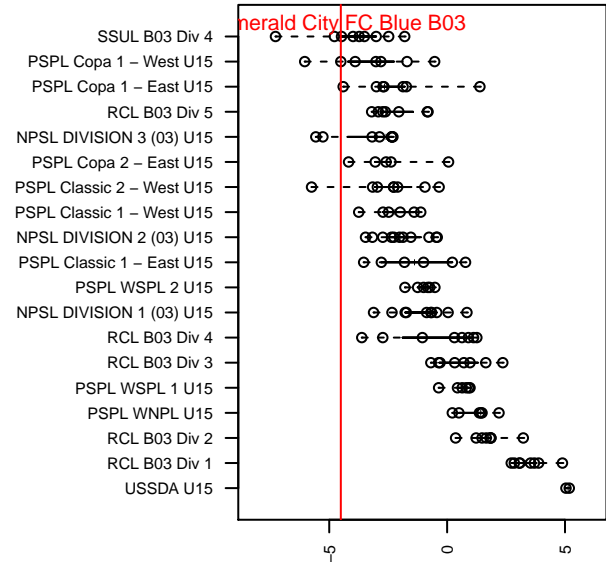

Emerald City FC Blue B03

Emerald City FC
 Seattle, WA
 B03 total strength=838
 attack=1.86 defense=0.7
 fall league = PSPL Copa 1 – West U15
 spr league = Spr PSPL – '03 Classic 2 – West I

alt names used:
 EMERALD CITY FC ECFC M03 BLUE (WA)
 Emerald City FC M03 Blue
 Emerald City FC M03 Blue

Venues played:
 2017 PSPL Copa 1 – West U15
 2017 WA Cup Bronze U15
 2017 Spr PSPL – '03 Classic 2 – West U15

Emerald City FC Blue B03
 Dots are actual minus expected GF (blue circles) and GA (red triangles).
 Blue line is smoothed change in attack strength. Red is smoothed change in defense strength.

**attack and defense variance (black dot)
relative to other teams
and top 10 in region**

**attack and defense rating
relative to others at age
and all opponents in last 13 months**

Performance relative to 13 month average