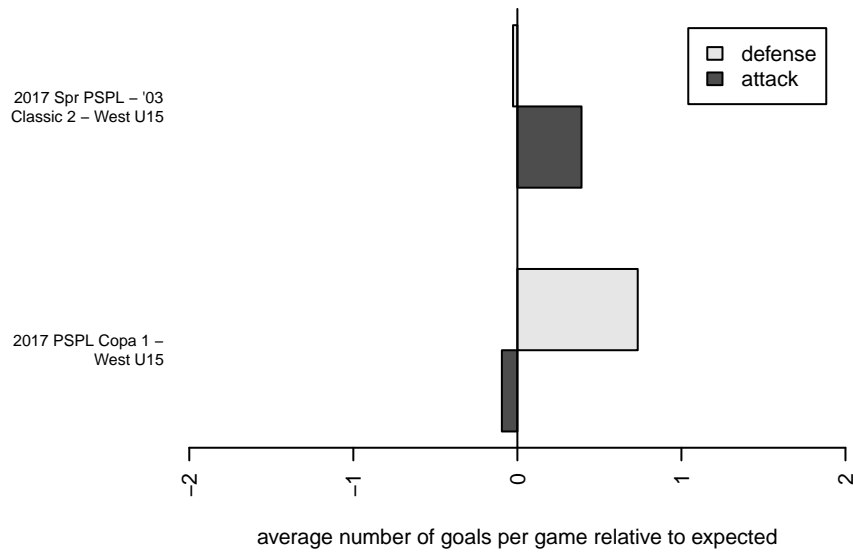

Emerald City FC Blue B03

Emerald City FC
 Seattle, WA
 B03 total strength=838
 attack=1.86 defense=0.7
 fall league = PSPL Copa 1 – West U15
 spr league = Spr PSPL – '03 Classic 2 – West I

alt names used:
 EMERALD CITY FC ECFC M03 BLUE (WA)
 Emerald City FC M03 Blue
 Emerald City FC M03 Blue

Venues played:
 2017 PSPL Copa 1 – West U15
 2017 WA Cup Bronze U15
 2017 Spr PSPL – '03 Classic 2 – West U15

Emerald City FC Blue B03
 Dots are actual minus expected GF (blue circles) and GA (red triangles).
 Blue line is smoothed change in attack strength. Red is smoothed change in defense strength.

**attack and defense variance (black dot)
relative to other teams
and top 10 in region**

**attack and defense rating
relative to others at age
and all opponents in last 13 months**

Performance relative to 13 month average